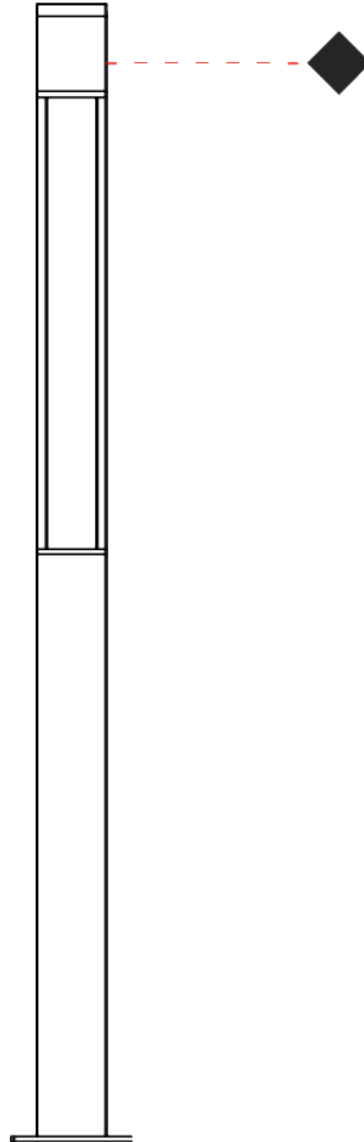

TETRA PARCO POST

E9B137-

PROJECT _____

TYPE _____

SPECIFIER _____

QUANTITY _____

DATE _____

E