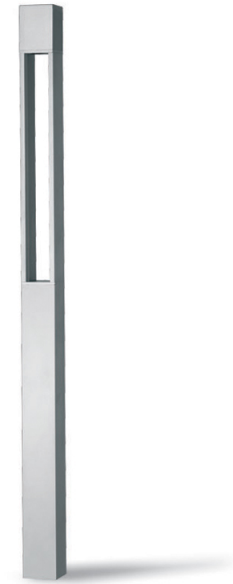

1. To build a product code in our configurator select the specify button on the base model # product page
2. To build a manual product code on this datasheet choose from the options listed below in blue font and add the suffix to the base model #

GENERAL

Series: Tetra
Subseries: Tetra Parco
Brand: Platek
Division: Exterior
Mounting Type: Post
Mounting Location: Above Ground
Subcategory: Pedestrian

PHYSICAL

Shape: Rectangle
Length (mm): 140
Length (in): 5 1/2
Width (mm): 140
Width (in): 5 1/2
Height (mm): 2270
Height (in): 89 3/8
Light Distribution: Direct
Screws: A4 stainless steel
Diffuser: Clear tempered glass
Fixture Finish: [BLK / WHI / GRY / COR / ANT / BRZ](#)
Fixture Material: Extruded Aluminum

ELECTRICAL

Lamp Type: LED
Input Wattage (W): 41
Total Output Wattage (W): 38
Dimming: Non-Dimming / Phase Dimming (120vac Only)
Driver Included: Yes
Driver Location: Integrated
Driver Type: Constant Current - 120 / 277Vac
Driver Class: Class 2
Input Voltage (V): 120 - 277
Constant Current (MA): 1050
Upon Request: (Not included - see components [IP65 or higher enclosure to be supplied by others]) Remote: 0-10Vdc dimming

LED

Color Temperature (°K): [3000 / 4000](#)
Max. Delivered Lumen (lm): 2390 / 2485
Nominal Lumen (lm): 4900 / 5145
CRI: >80 CRI
Lamp Life (hrs): 60000

OPTICAL

RATINGS AND CERTIFICATIONS

Certified By: Certified for North American Standards
IP rating: IP65
IK Rating: IK10
Bug Rating: B1 U0 G1