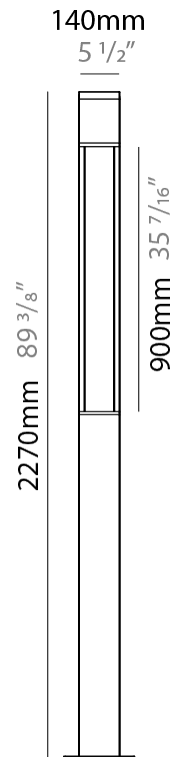

1. To build a product code in our configurator select the specify button on the base model # product page
2. To build a manual product code on this datasheet choose from the options listed below in blue font and add the suffix to the base model #

GENERAL

Series: Tetra
Subseries: Tetra Parco
Brand: Platek
Division: Exterior
Mounting Type: Post
Mounting Location: Above Ground
Subcategory: Pedestrian

PHYSICAL

Shape: Rectangle
Length (mm): 140
Length (in): 5 1/2
Width (mm): 140
Width (in): 5 1/2
Height (mm): 2270
Height (in): 89 3/8
Light Distribution: Direct
Screws: A4 stainless steel
Diffuser: Clear tempered glass
Fixture Finish: [BLK / WHI / GRY / COR / ANT / BRZ](#)
Fixture Material: Extruded Aluminum

ELECTRICAL

Lamp Type: LED
Input Wattage (W): 41
Total Output Wattage (W): 38
Dimming: Non-Dimming / Phase Dimming (120vac Only)
Driver Included: Yes
Driver Location: Integrated
Driver Type: Constant Current - 120 / 277Vac
Driver Class: Class 2
Input Voltage (V): 120 - 277
Constant Current (MA): 1050
Upon Request: (Not included - see components [IP65 or higher enclosure to be supplied by others]) Remote: 0-10Vdc dimming

LED

Color Temperature (°K): [3000 / 4000](#)
Max. Delivered Lumen (lm): 2390 / 2485
Nominal Lumen (lm): 4900 / 5145
CRI: >80 CRI
Lamp Life (hrs): 60000

OPTICAL

RATINGS AND CERTIFICATIONS

Certified By: Certified for North American Standards
IP rating: IP65
IK Rating: IK10
Bug Rating: B1 U0 G1