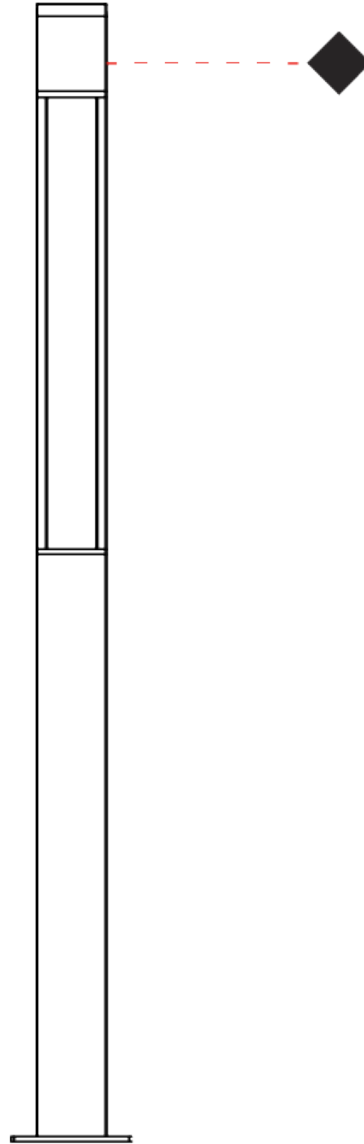

TETRA PARCO POST

E9B136-

PROJECT _____

TYPE _____

SPECIFIER _____

QUANTITY _____

DATE _____

E